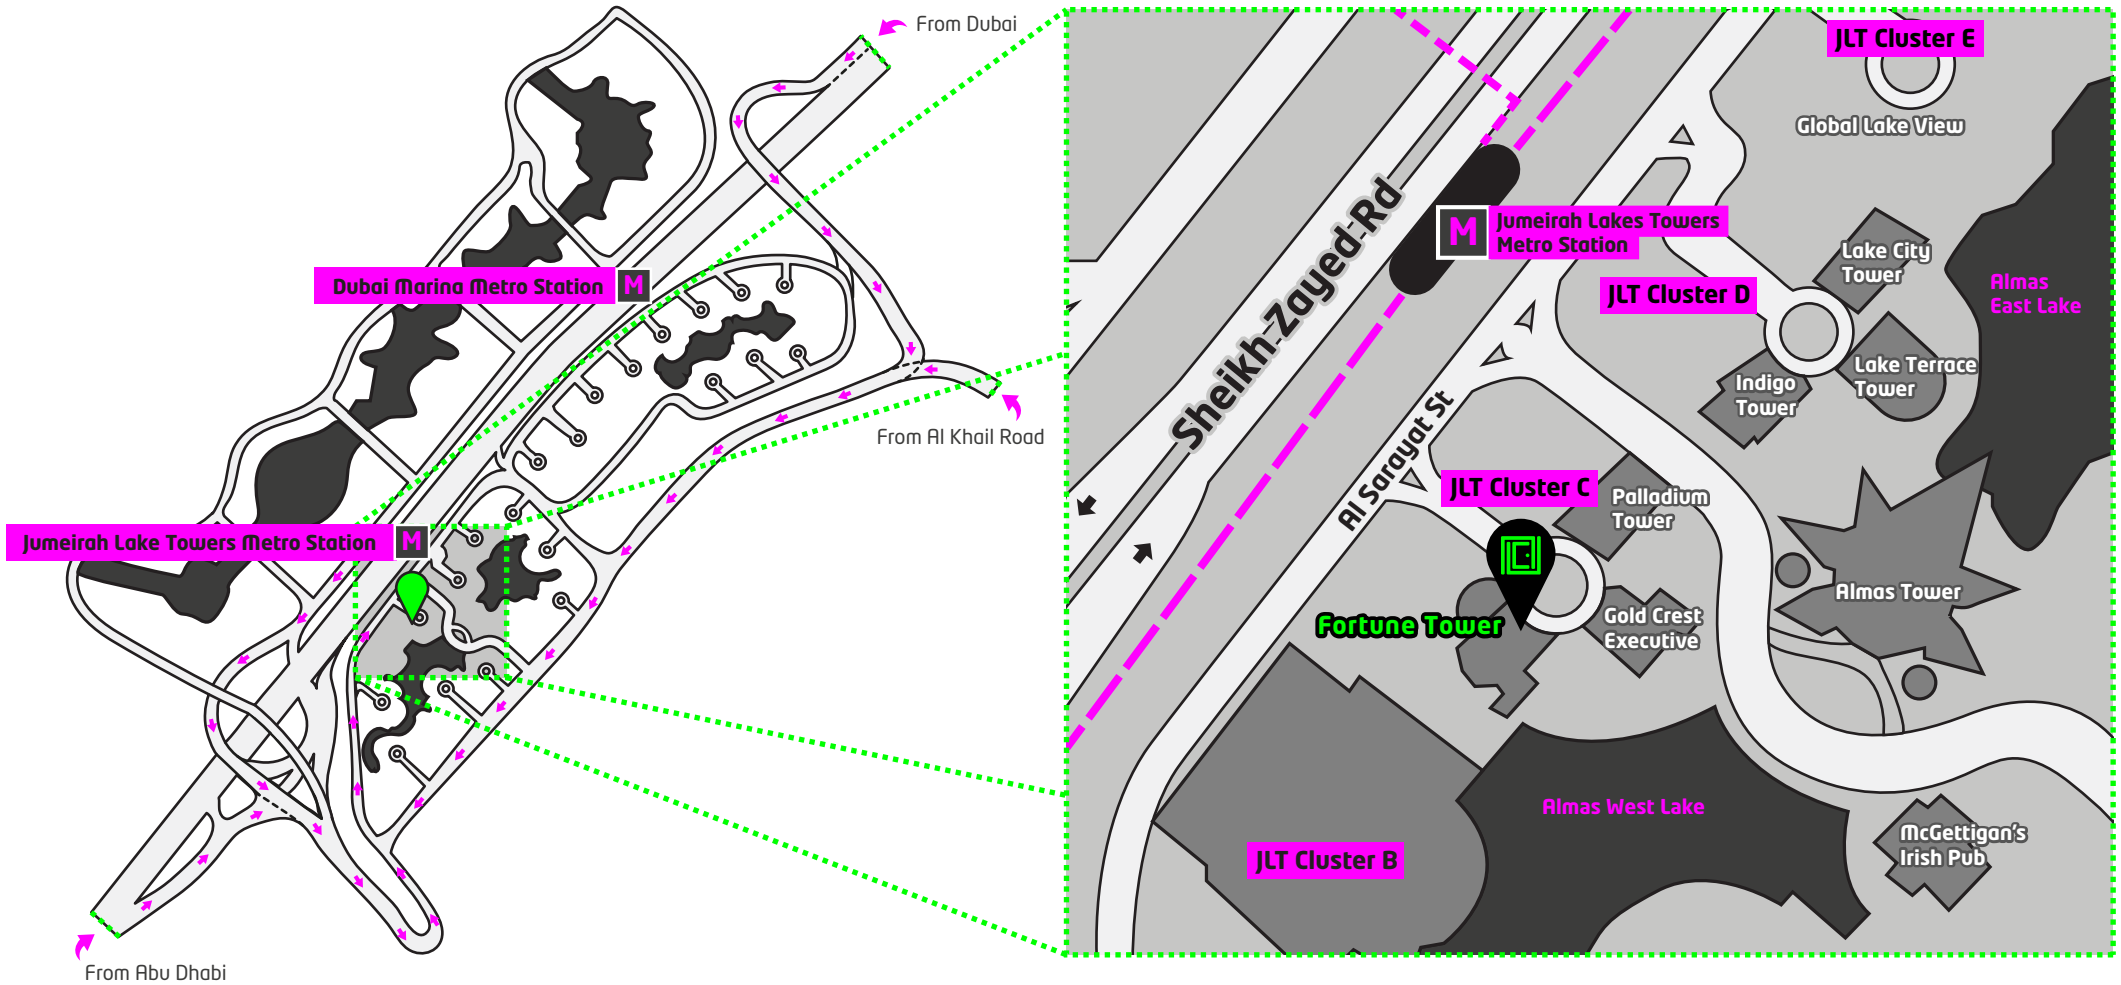

THE BASEMENT PROJECT

+971 4 420 1930

Coordinates: 25°4'7"N 55°8'19"E

Office 1609, Fortune Tower, Cluster C, Jumeirah Lakes Towers